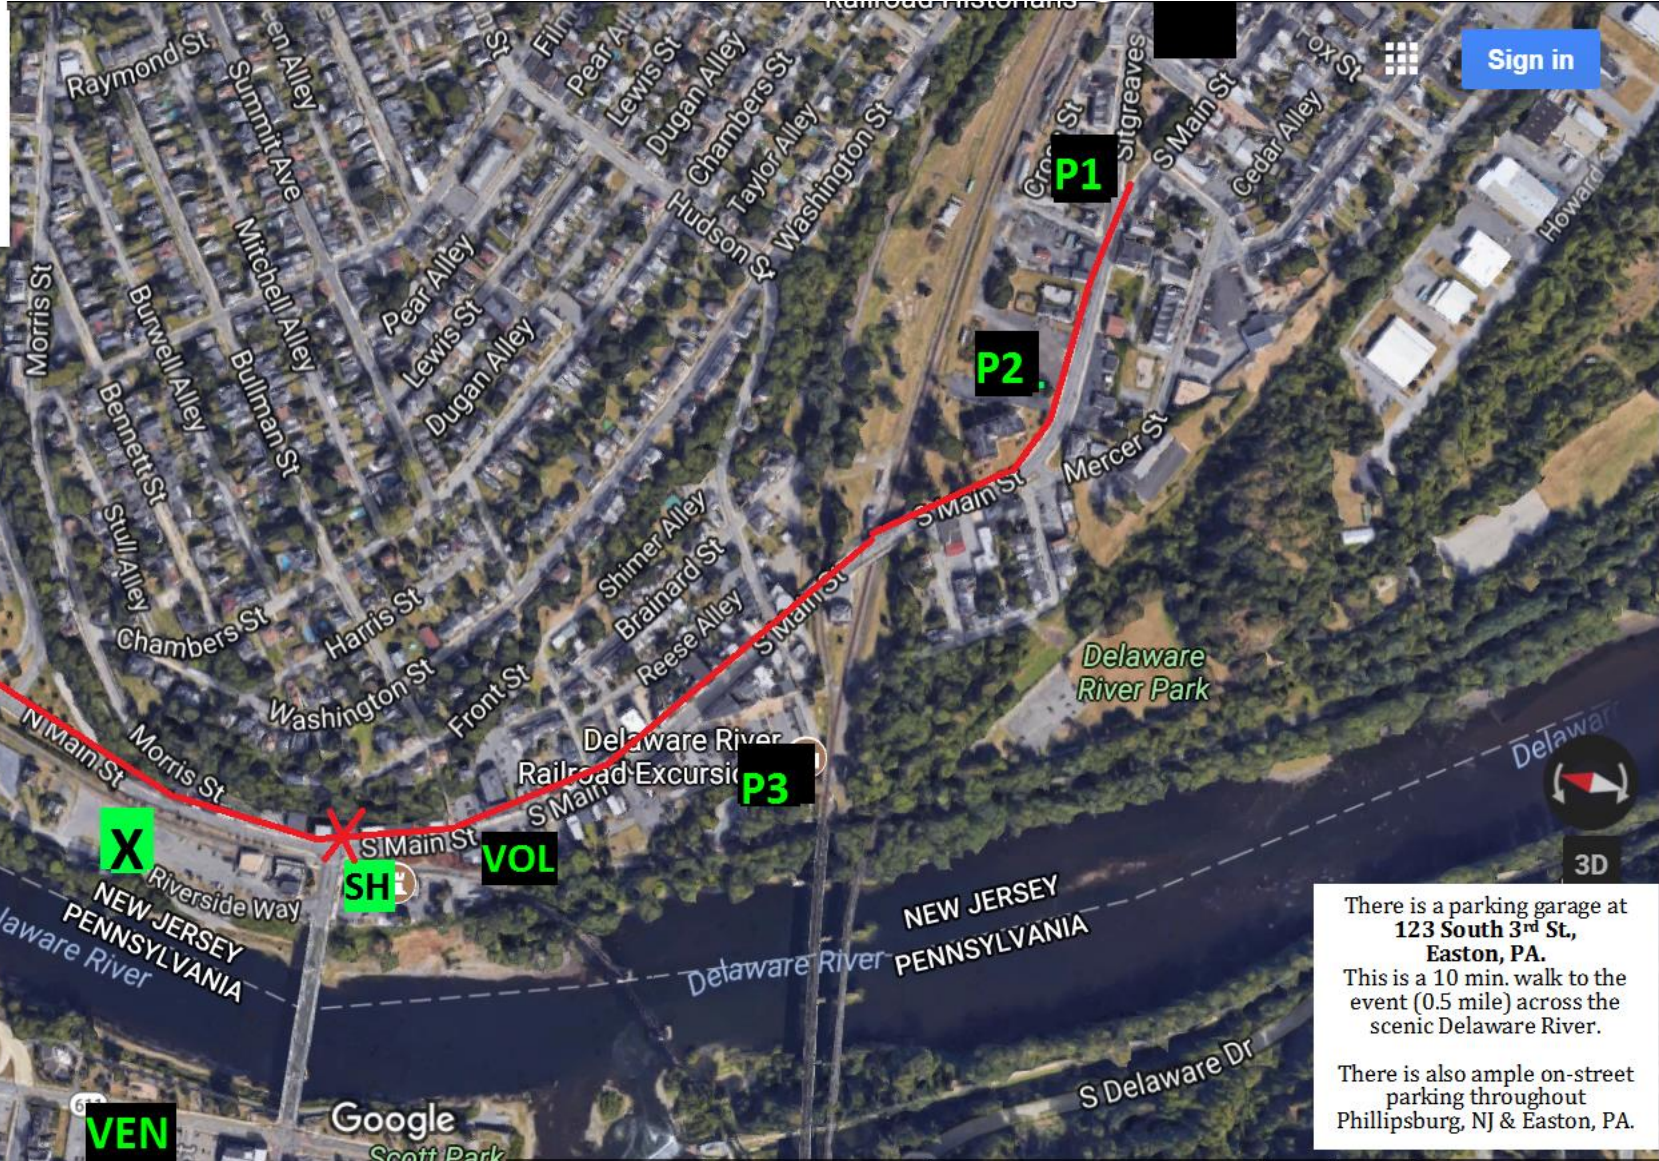

Pork Roll Palooza Parking Options

Riverside Way, 7 Union Square, Phillipsburg, NJ (X)

Addresses for GPS Directions

P= Parking Lots with Shuttle Service

P1 = Shappell Park Lot

P2 = Transit Lot (Across from Joe's Steak)

P3 = Market Street Lot (5 min. walk)

P4 = Cloud 9 Crossfit & Opdyke Lots

VOL = Volunteer Parking @ Curzi Law

VEN = Vendor Parking @ Gov. Wolf

SH = Shuttle Drop Off at Palooza

37 Sitgreaves Street, Phillipsburg, NJ

288 S. Main Street, Phillipsburg, NJ

8 Market Street, Phillipsburg, NJ

51 N. Broad Street, Phillipsburg, NJ

112 S. Main Street, Phillipsburg, NJ

Larry Holmes Drive, Easton PA

Corner S. Main & Northampton St.

There is a parking garage at **123 South 3rd St., Easton, PA.** This is a 10 min. walk to the event (0.5 mile) across the scenic Delaware River.

There is also ample on-street parking throughout Phillipsburg, NJ & Easton, PA.